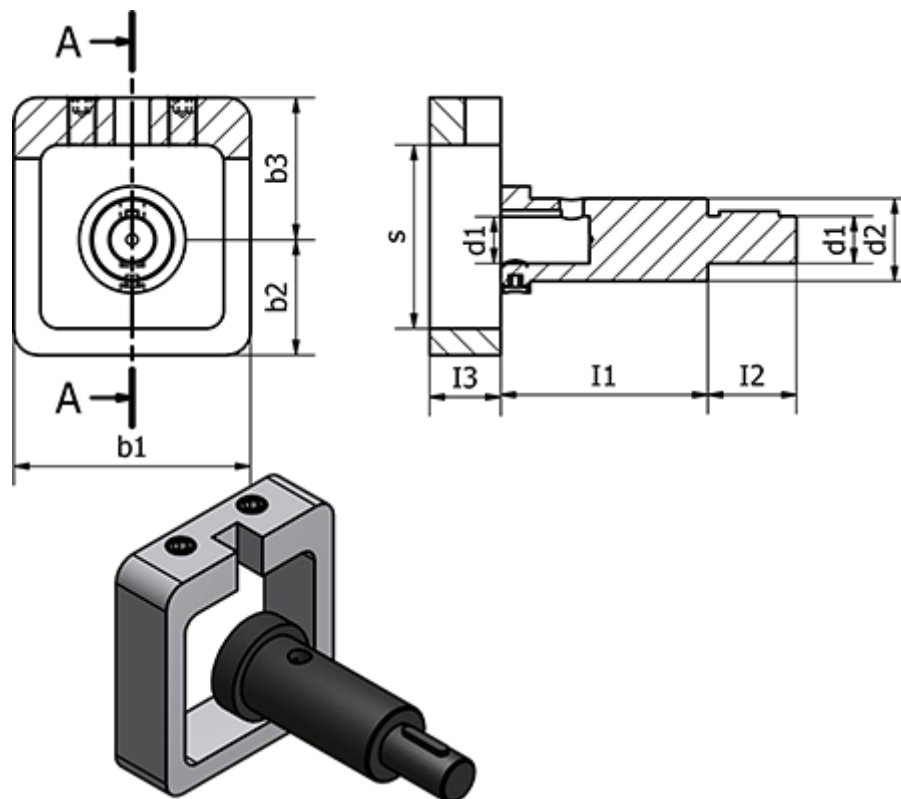

Article number: 202965012

Description: E+G Installatin kits - GN 296-50-12

Measures

b1	= 20	I3	= 24.5
b2	= 40	s	= 40
b3	= 16	Weight (g)	= 120
d1 f7	= 12		
d2	= 47		
For Indicator	= DD52R		
I1	= -		
I2	= 32		